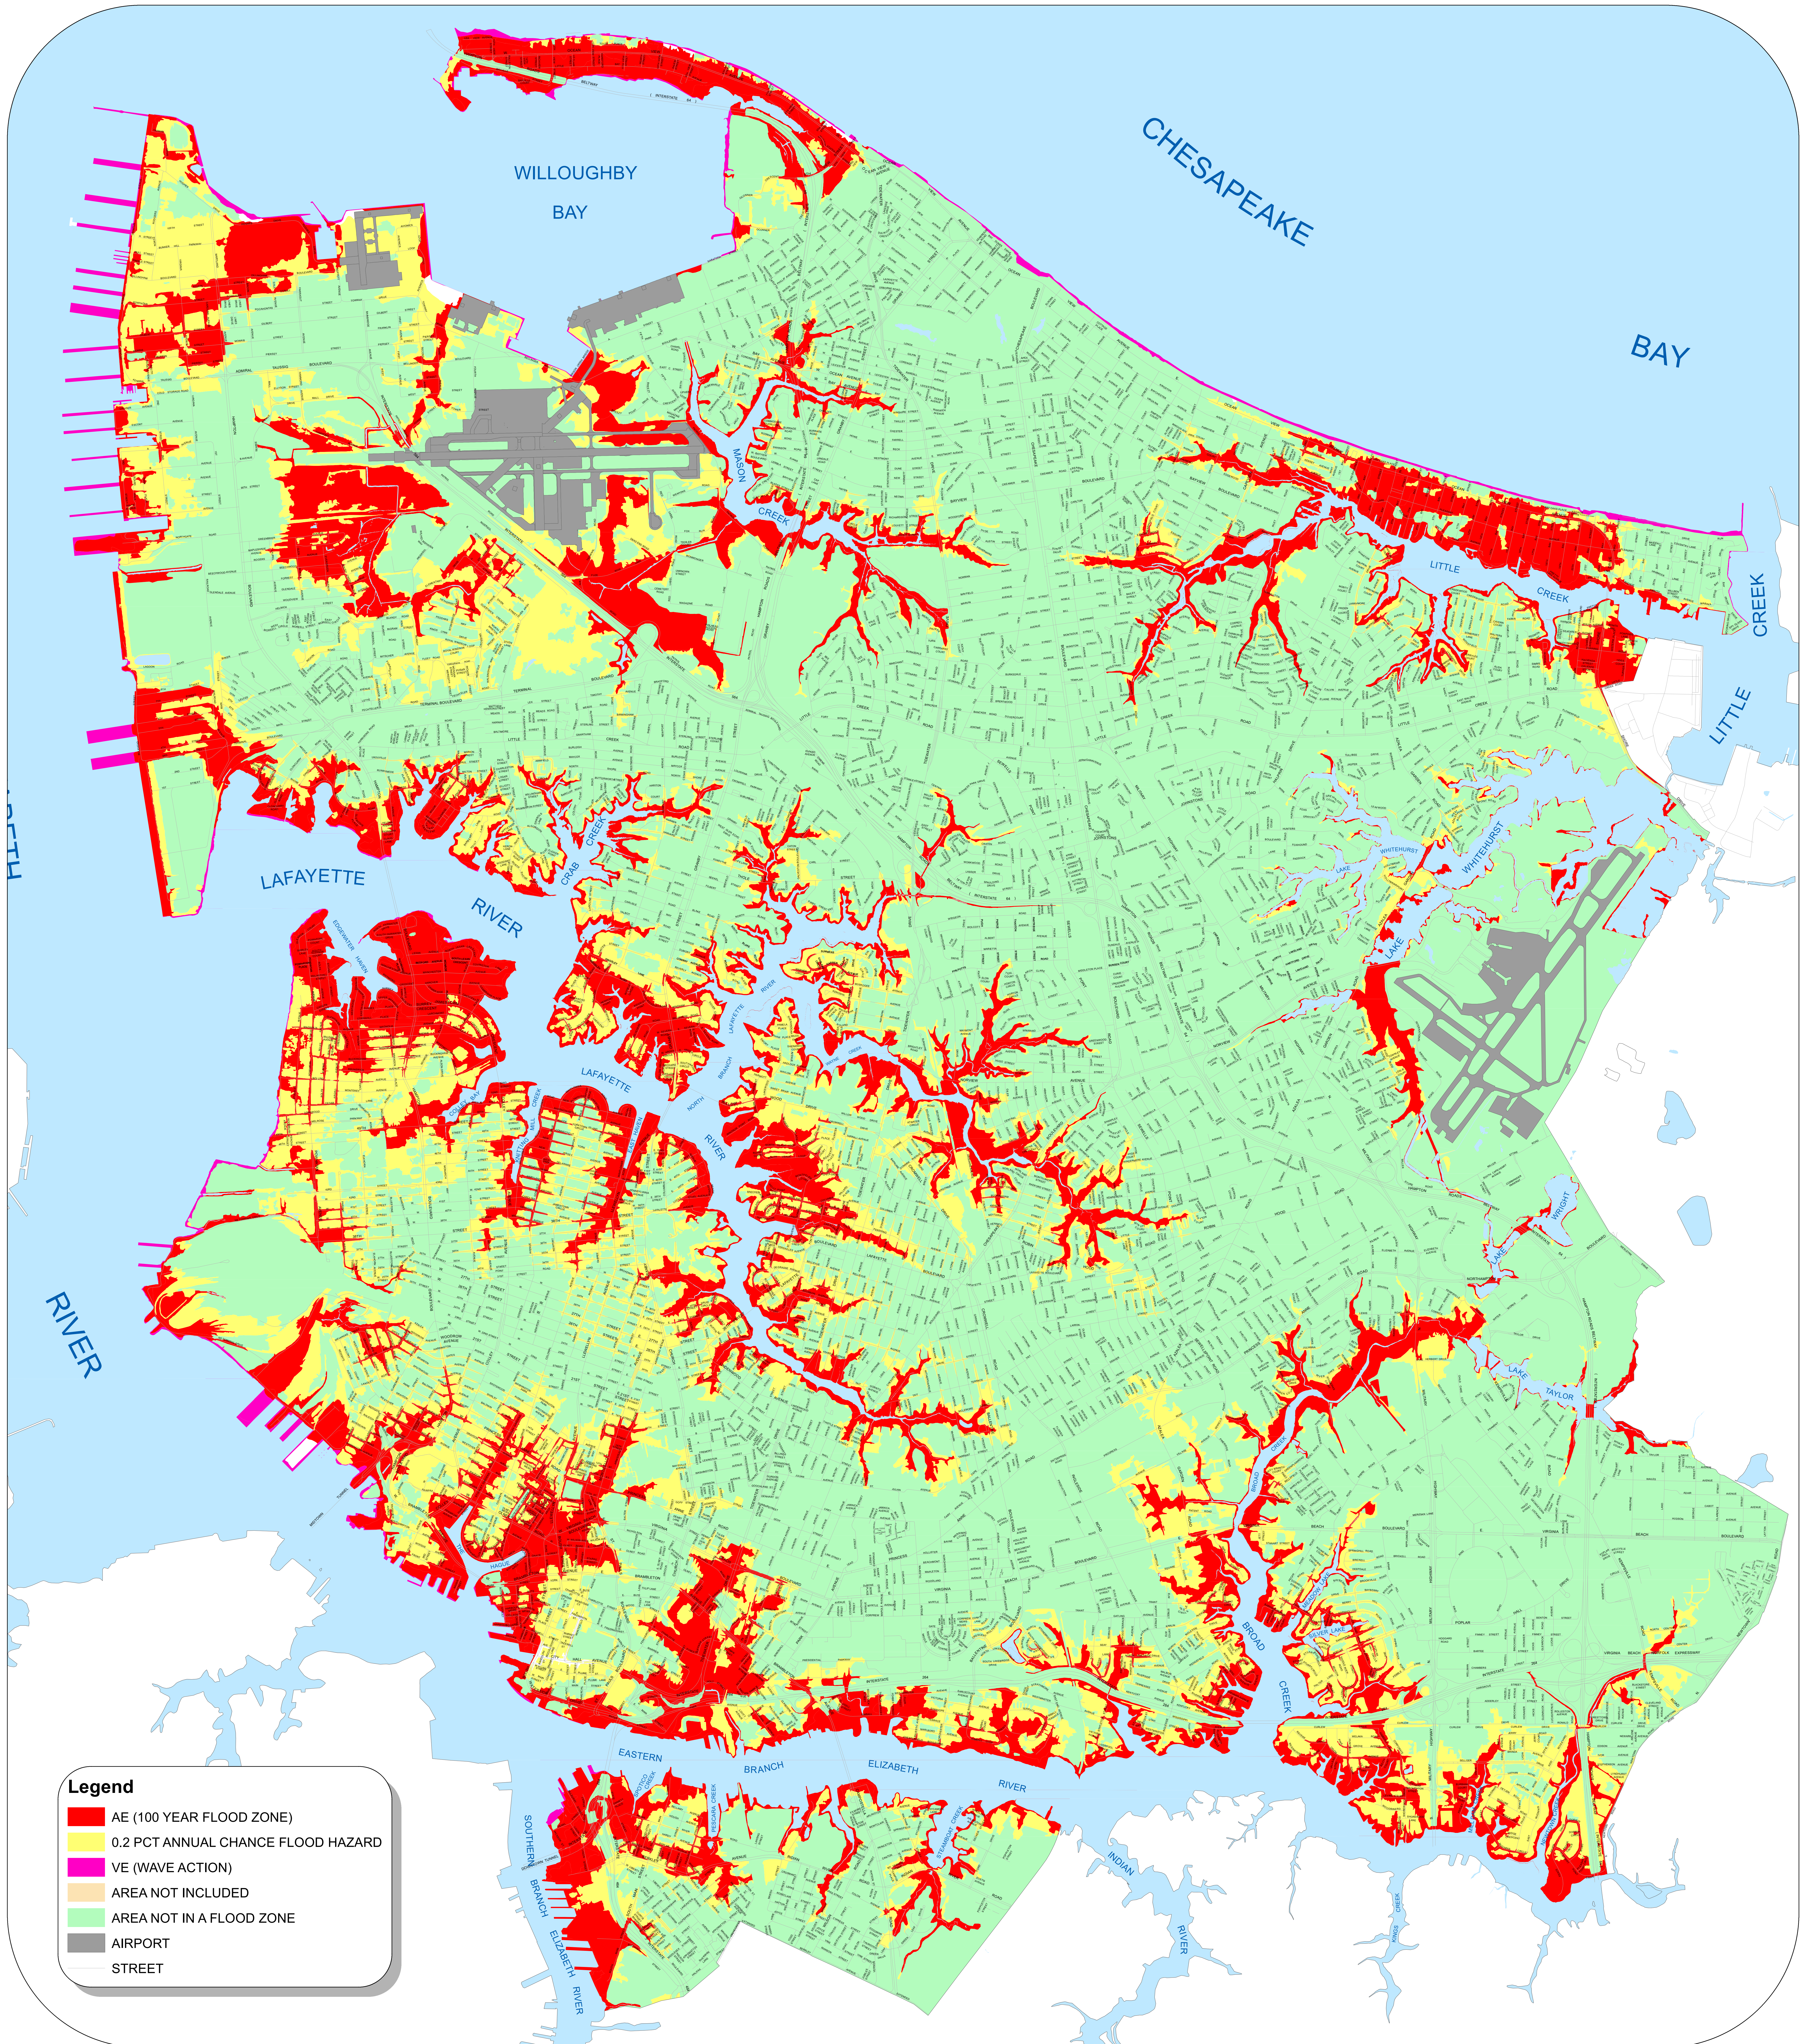

# FEMA Flood Insurance Rate Map

## City of Norfolk, Virginia

Created by the Department of Information Technology - GIS Team.  
Data provided by the Federal Emergency Management Agency.  
This map is intended for graphic purposes only.  
Date: August 2020